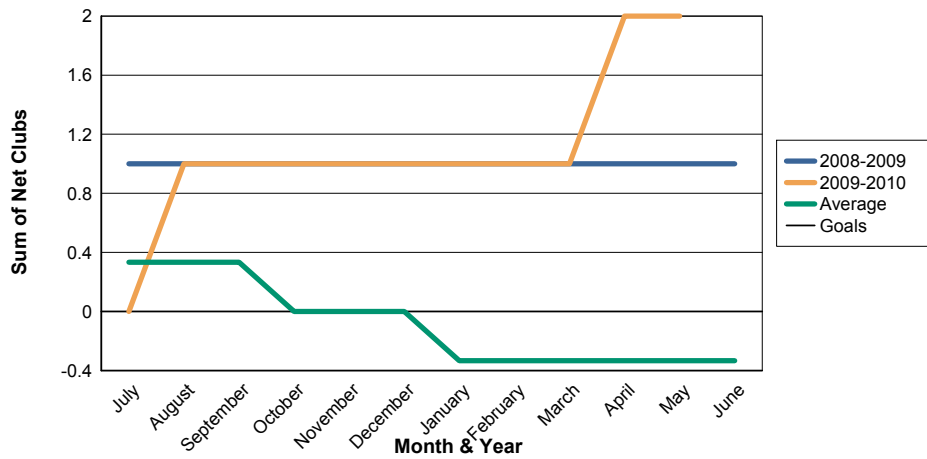

Sum of Net Clubs/ Month & Year

For District 12 L