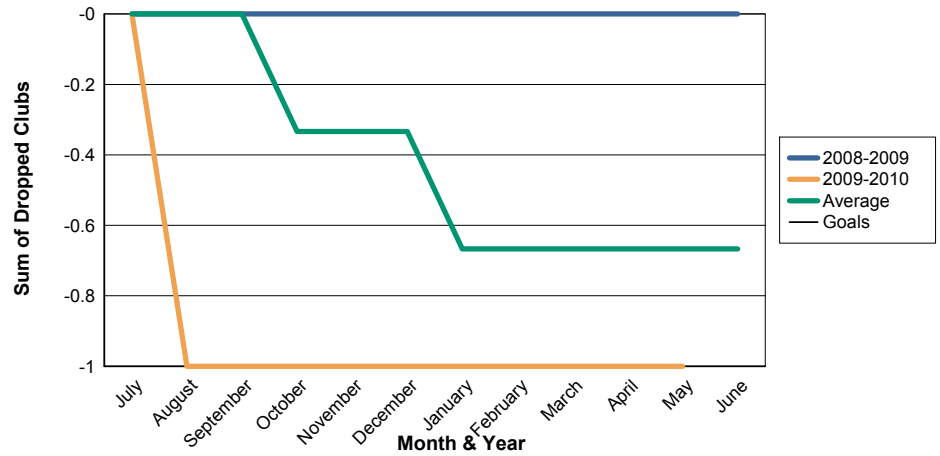

3 Year Comparisons for GMT Constitutional Area 1

By GMT District

As of May 2010

Sum of New Clubs/ Month & Year

For District 12 L

Sum of Dropped Clubs/ Month & Year

For District 12 L

Sum of Net Clubs/ Month & Year