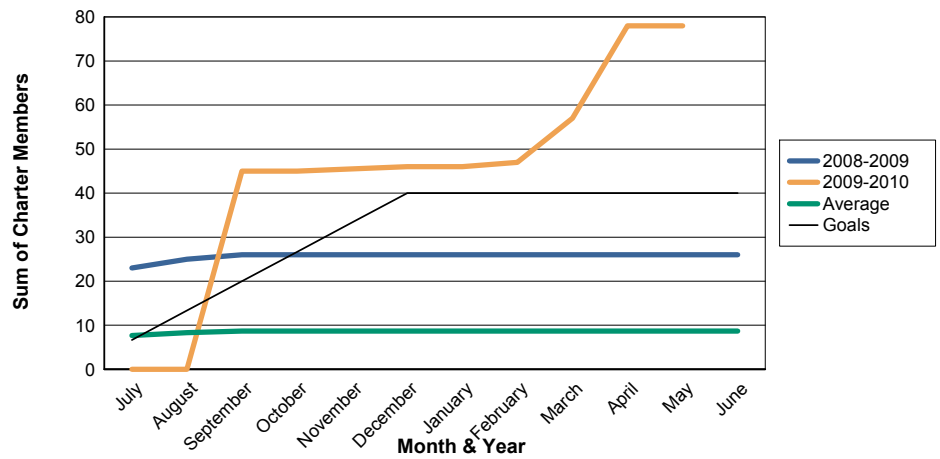

3 Year Comparisons for GMT Constitutional Area 1

By GMT District

As of May 2010

Sum of New Clubs/ Month & Year

For District 12 L

Sum of Dropped Clubs/ Month & Year

For District 12 L

Sum of Net Clubs/ Month & Year

For District 12 L

Sum of Charter Members/ Month & Year

For District 12 L

3 Year Comparisons for GMT Constitutional Area 1

By GMT District

As of May 2010

Sum of New Members/ Month & Year

For District 12 L