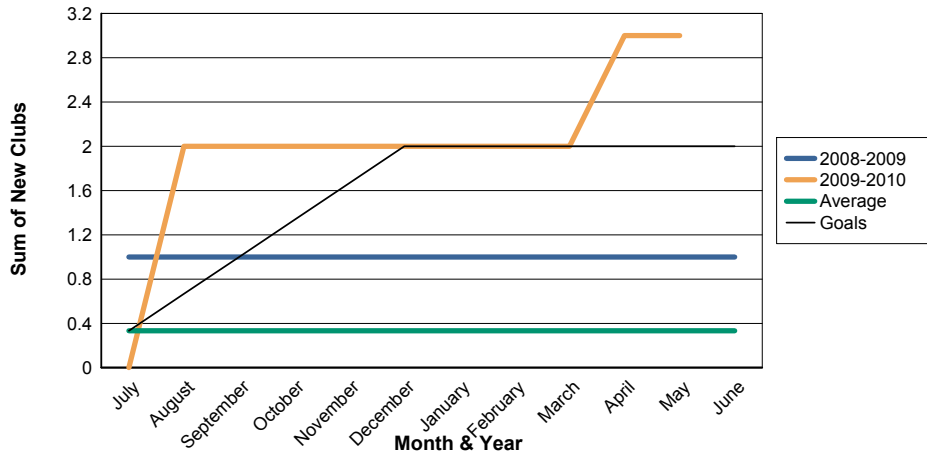

3 Year Comparisons for GMT Constitutional Area 1

By GMT District

As of May 2010

Sum of New Clubs/ Month & Year

For District 12 L

Sum of Dropped Clubs/ Month & Year

For District 12 L

Sum of Net Clubs/ Month & Year