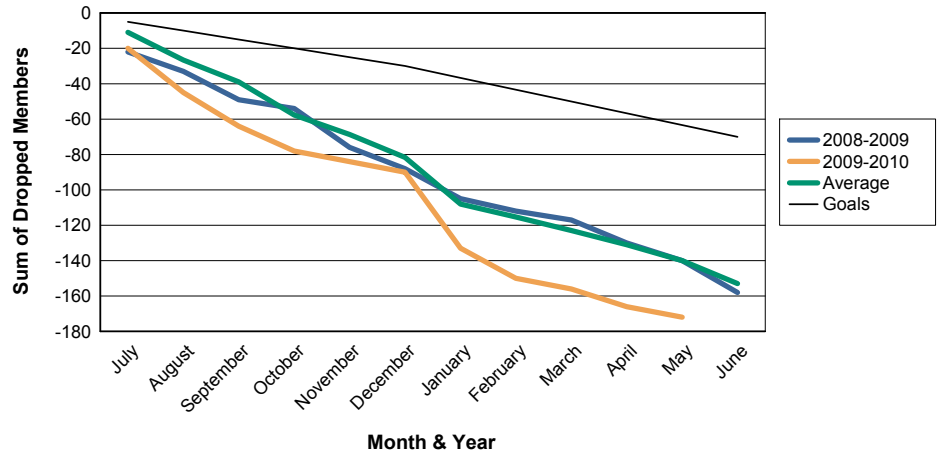

For District 12 L

Sum of Charter Members/ Month & Year

For District 12 L

3 Year Comparisons for GMT Constitutional Area 1

By GMT District

As of May 2010

Sum of New Members/ Month & Year

For District 12 L

Sum of Dropped Members/ Month & Year

For District 12 L

Sum of Net Members/ Month & Year

For District 12 L