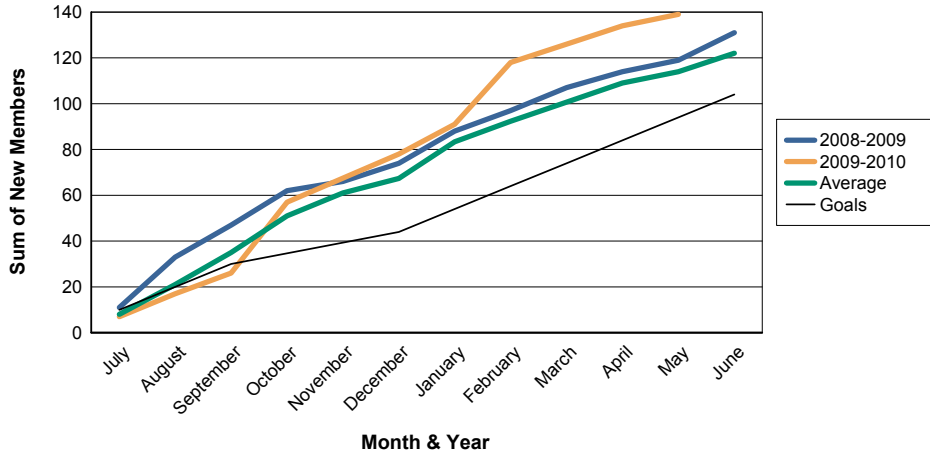

3 Year Comparisons for GMT Constitutional Area 1

By GMT District

As of May 2010

Sum of New Clubs/ Month & Year

For District 12 L

Sum of Dropped Clubs/ Month & Year

For District 12 L

Sum of Net Clubs/ Month & Year

For District 12 L

Sum of Charter Members/ Month & Year

For District 12 L

3 Year Comparisons for GMT Constitutional Area 1

By GMT District

As of May 2010

Sum of New Members/ Month & Year

For District 12 L

Sum of Dropped Members/ Month & Year

For District 12 L

Sum of Net Members/ Month & Year

For District 12 L